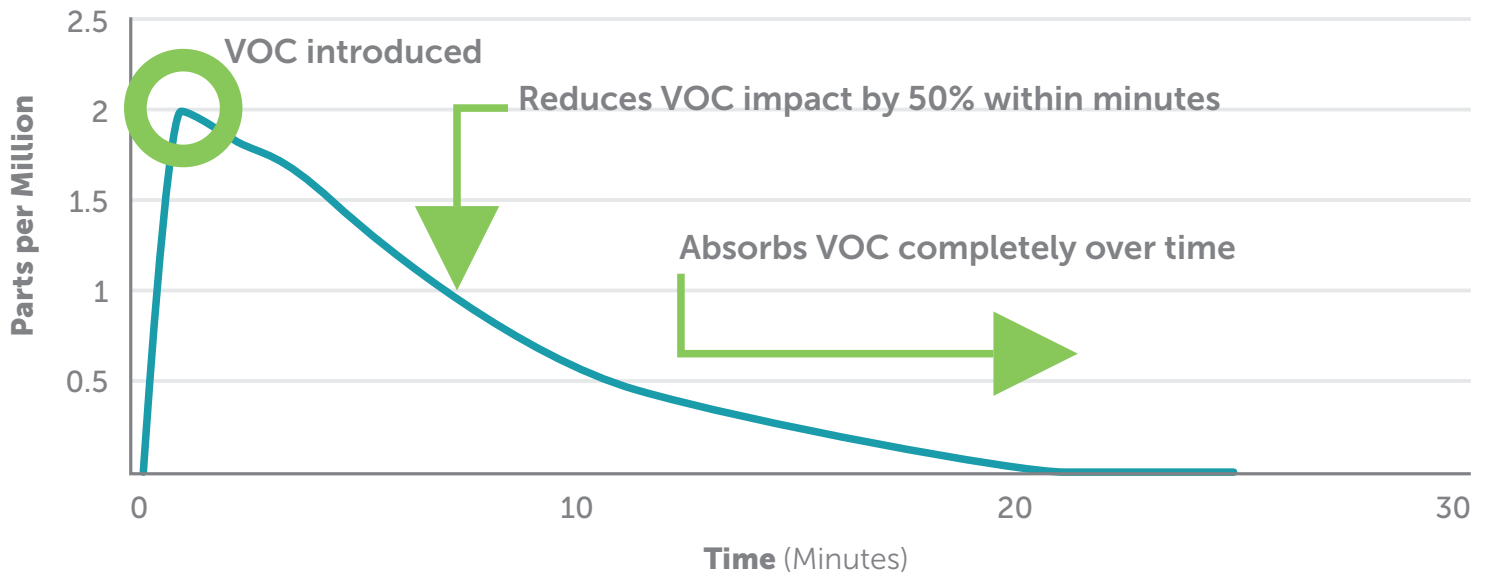

# AeraMax® Professional Effectively Reduces Odor

Unit: AeraMax PRO III with 2" Carbon Filter | VOC: Body spray, single introduction | Speed: Five air exchanges per hour

AeraMax Professional's hospital-type filtration includes True HEPA and carbon filters that capture 99.97% of airborne particles\* and adsorbs odors in common areas such as: